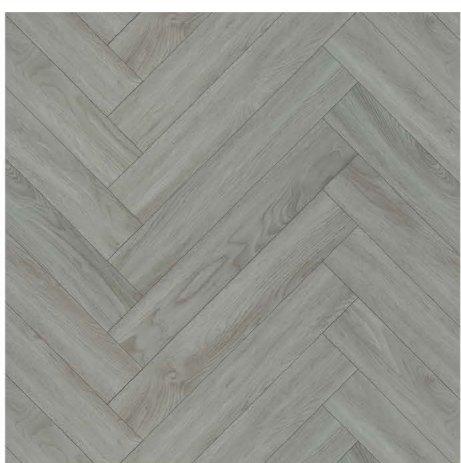

CDH 00305

Nature Oak - Wood Grain

CDH 00306

Curly Grey - Wood Grain

CDH 00301 - Lavish Teak

CDH 00302 - Italian Walnut

CDH 00303 - Royal Walnut

CDH 00304 - Wild Oak

CDH 00305 - Nature Oak

CDH 00306 - Curly Grey

Dominant Chevron

CDC 00401

Smoothy Grey - Smooth
AC4 - 1220 x 295 x 12mm
4V (Class 32)

CDC 00402

Light Oak - Smooth
AC4 - 1220 x 300 x 12mm
4V (Class 32)

CDC 00403