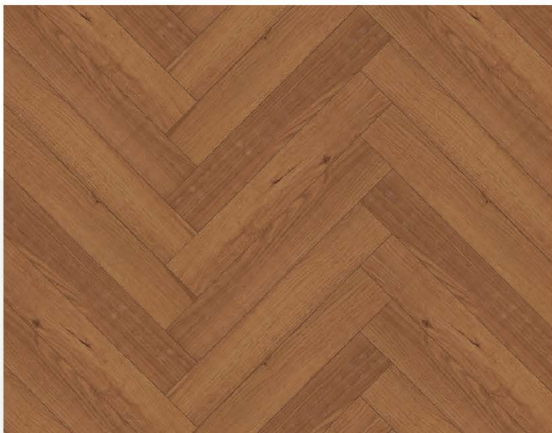

CDH 00303

Royal Walnut - Wood Grain