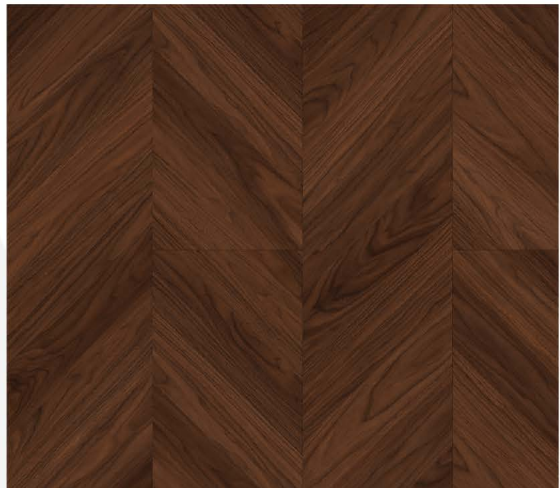

CDC 00404

Spark Walnut - Smooth
AC4 - 1220 x 295 x 12mm
4V (Class 32)