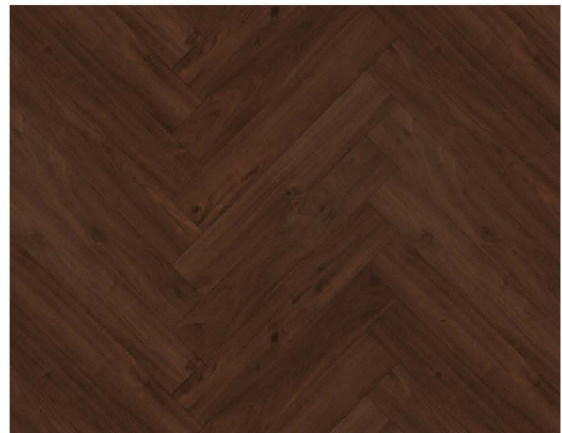

CDL 00201 - Lime Oak

CDL 00202 - Dark Brown Oak

CDL 00203 - Soft Walnut

CDL 00204 - Exotic Grey

CDL 00205 - Captive Pine

CDL 00206 - Elegant Oak

Elevate Herring Bone

(AC4 Class 32 - 600 x 100 x 8mm)

CDH 00301

Lavish Teak - Wood Grain

CDH 00302

Italian Walnut - Wood Grain

CDH 00303

Royal Walnut - Wood Grain

CDH 00304

Wild Oak - Wood Grain