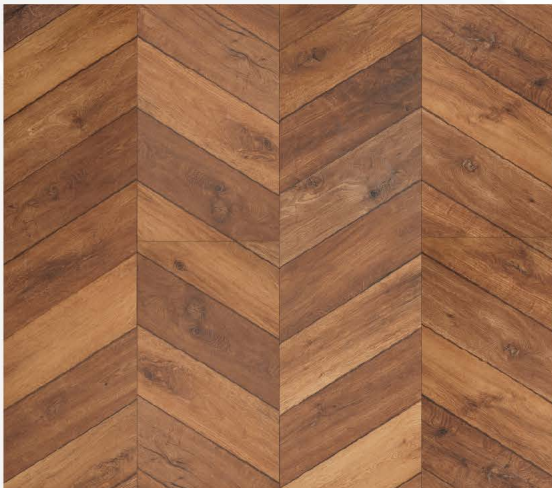

CDH 00305 - Nature Oak

CDH 00306 - Curly Grey

Dominant Chevron

CDC 00401

Smoothy Grey - Smooth
AC4 - 1220 x 295 x 12mm
4V (Class 32)

CDC 00402

Light Oak - Smooth
AC4 - 1220 x 300 x 12mm
4V (Class 32)

CDC 00403

Antique Oak - Smooth
AC4 - 1220 x 300 x 12mm
4V (Class 32)

CDC 00404

Spark Walnut - Smooth
AC4 - 1220 x 295 x 12mm
4V (Class 32)

CDC 00401 - Smoothy Grey

CDC 00402 - Light Oak

CDC 00403 - Antique Oak

CDC 00404 - Spark Walnut