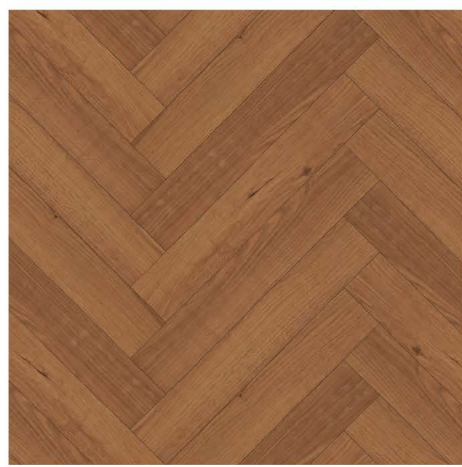

CDH 00305

Nature Oak - Wood Grain

CDH 00306

Curly Grey - Wood Grain

CDH 00301 - Lavish Teak

CDH 00302 - Italian Walnut

CDH 00303 - Royal Walnut

CDH 00304 - Wild Oak