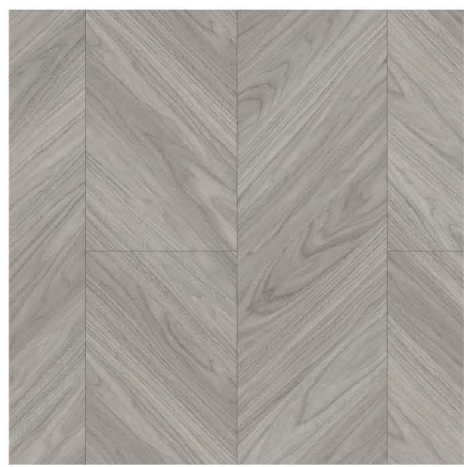

CDH 00305 - Nature Oak

CDH 00306 - Curly Grey

Dominant Chevron

CDC 00401

Smoothy Grey - Smooth
AC4 - 1220 x 295 x 12mm
4V (Class 32)

CDC 00402

Light Oak - Smooth
AC4 - 1220 x 300 x 12mm
4V (Class 32)

CDC 00403

Antique Oak - Smooth
AC4 - 1220 x 300 x 12mm
4V (Class 32)

CDC 00404

Spark Walnut - Smooth
AC4 - 1220 x 295 x 12mm
4V (Class 32)

CDC 00401 - Smoothy Grey

CDC 00402 - Light Oak

CDC 00403 - Antique Oak

CDC 00404 - Spark Walnut