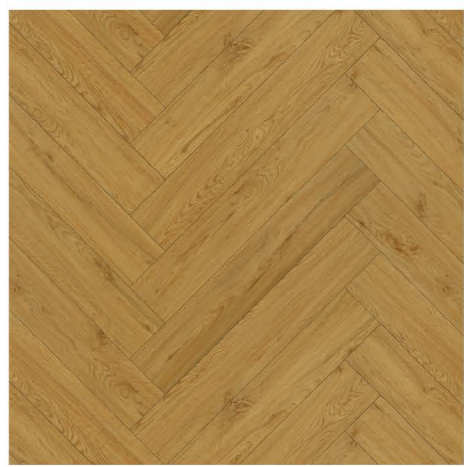

CDH 00305

Nature Oak - Wood Grain

CDH 00306

Curly Grey - Wood Grain

CDH 00301 - Lavish Teak

CDH 00302 - Italian Walnut

CDH 00303 - Royal Walnut

CDH 00304 - Wild Oak