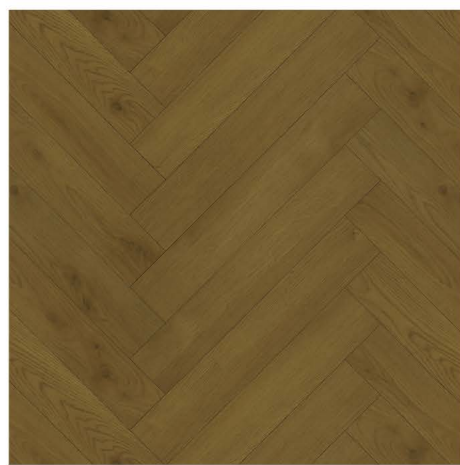

CDH 00301 - Lavish Teak