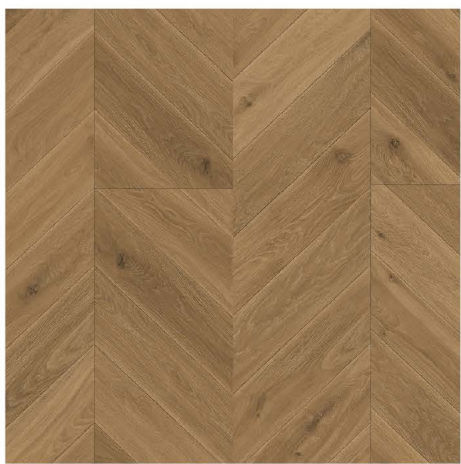

Antique Oak - Smooth
AC4 - 1220 x 300 x 12mm
4V (Class 32)

CDC 00404

Spark Walnut - Smooth
AC4 - 1220 x 295 x 12mm
4V (Class 32)

CDC 00401 - Smoothy Grey

CDC 00402 - Light Oak

CDC 00403 - Antique Oak

CDC 00404 - Spark Walnut