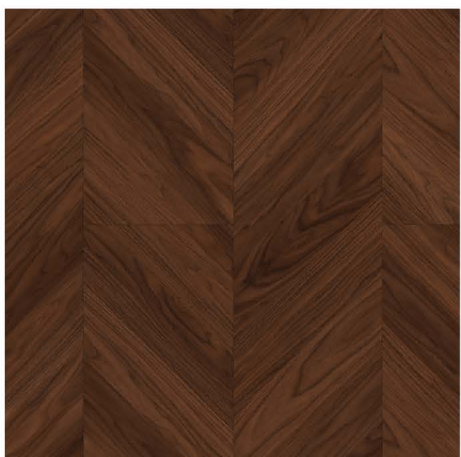

Antique Oak - Smooth
AC4 - 1220 x 300 x 12mm
4V (Class 32)

CDC 00404

Spark Walnut - Smooth
AC4 - 1220 x 295 x 12mm
4V (Class 32)

CDC 00401 - Smoothy Grey

CDC 00402 - Light Oak

CDC 00403 - Antique Oak

CDC 00404 - Spark Walnut