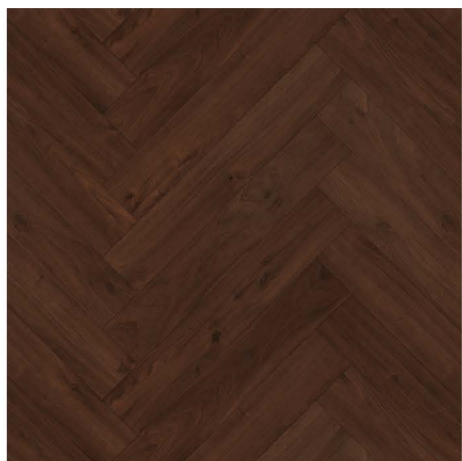

CDH 00305

Nature Oak - Wood Grain

CDH 00306

Curly Grey - Wood Grain

CDH 00301 - Lavish Teak

CDH 00302 - Italian Walnut

CDH 00303 - Royal Walnut

CDH 00304 - Wild Oak

CDH 00305 - Nature Oak

CDH 00306 - Curly Grey

Dominant Chevron

CDC 00401

Smoothy Grey - Smooth
AC4 - 1220 x 295 x 12mm
4V (Class 32)

CDC 00402

Light Oak - Smooth
AC4 - 1220 x 300 x 12mm
4V (Class 32)

CDC 00403