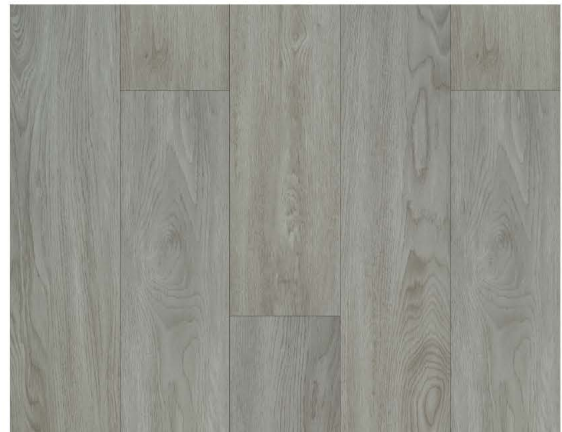

CDL 00204

Exotic Grey - Wood Grain