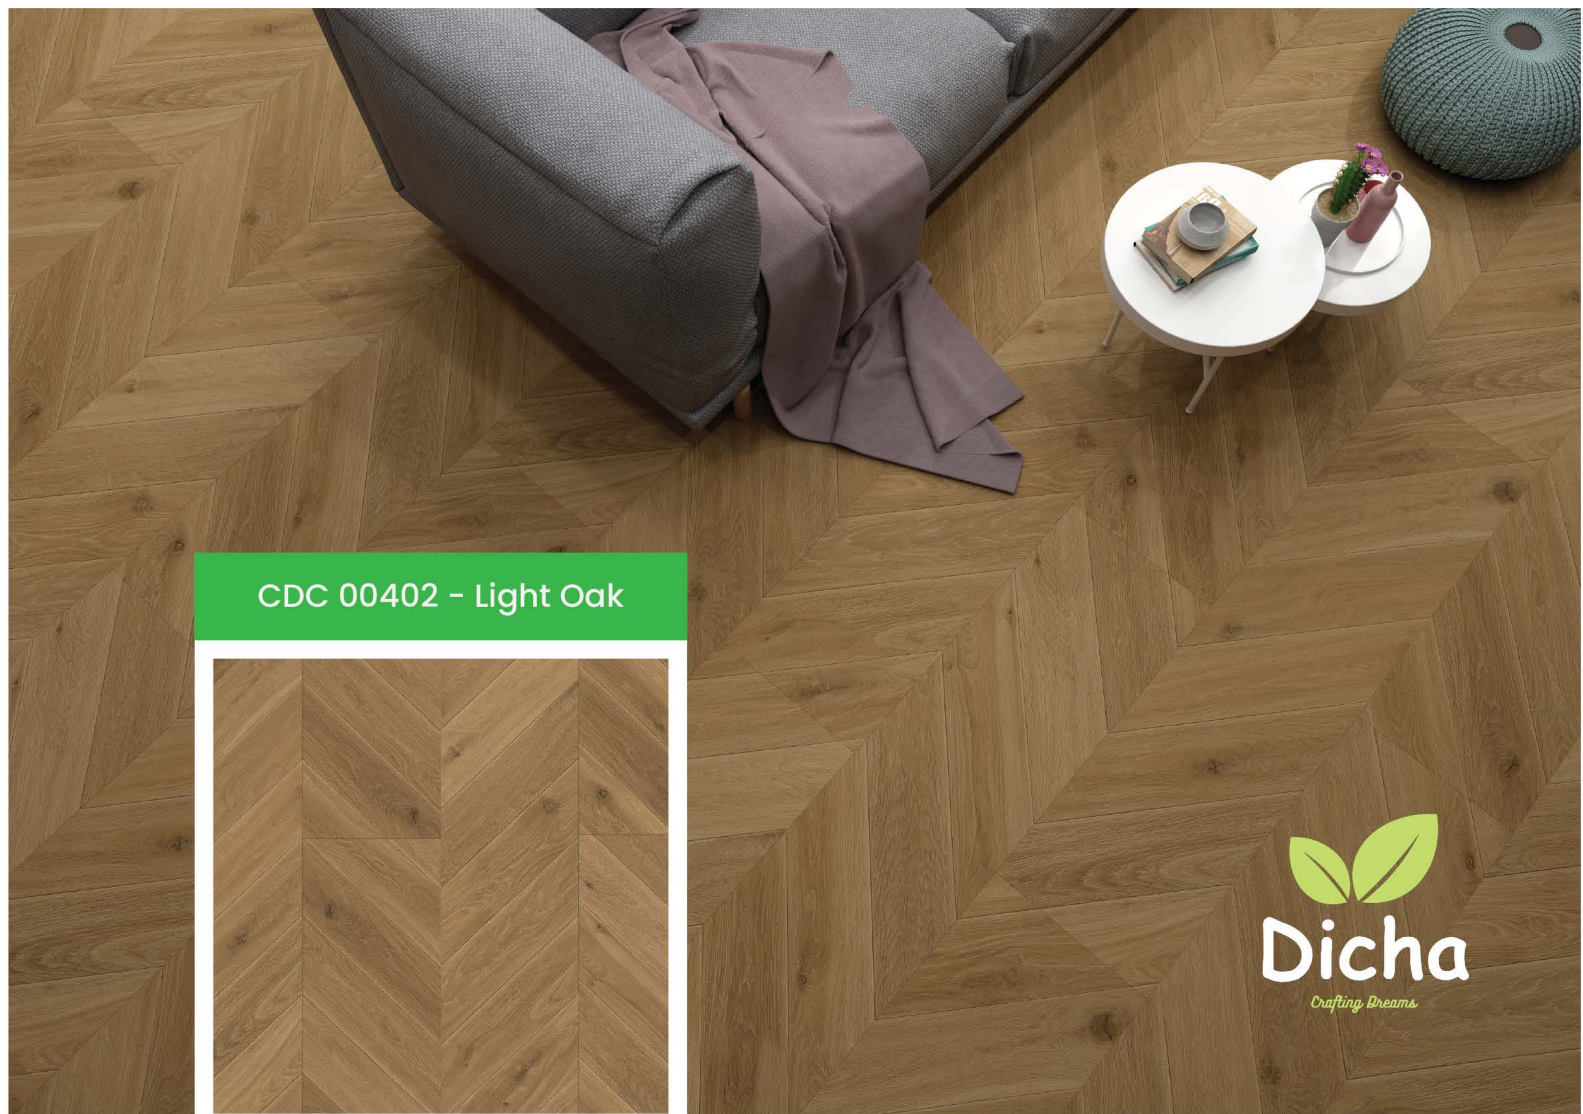

Antique Oak - Smooth
AC4 - 1220 x 300 x 12mm
4V (Class 32)

CDC 00404

Spark Walnut - Smooth
AC4 - 1220 x 295 x 12mm
4V (Class 32)

CDC 00401 - Smoothy Grey

CDC 00402 - Light Oak

CDC 00403 - Antique Oak

CDC 00404 - Spark Walnut