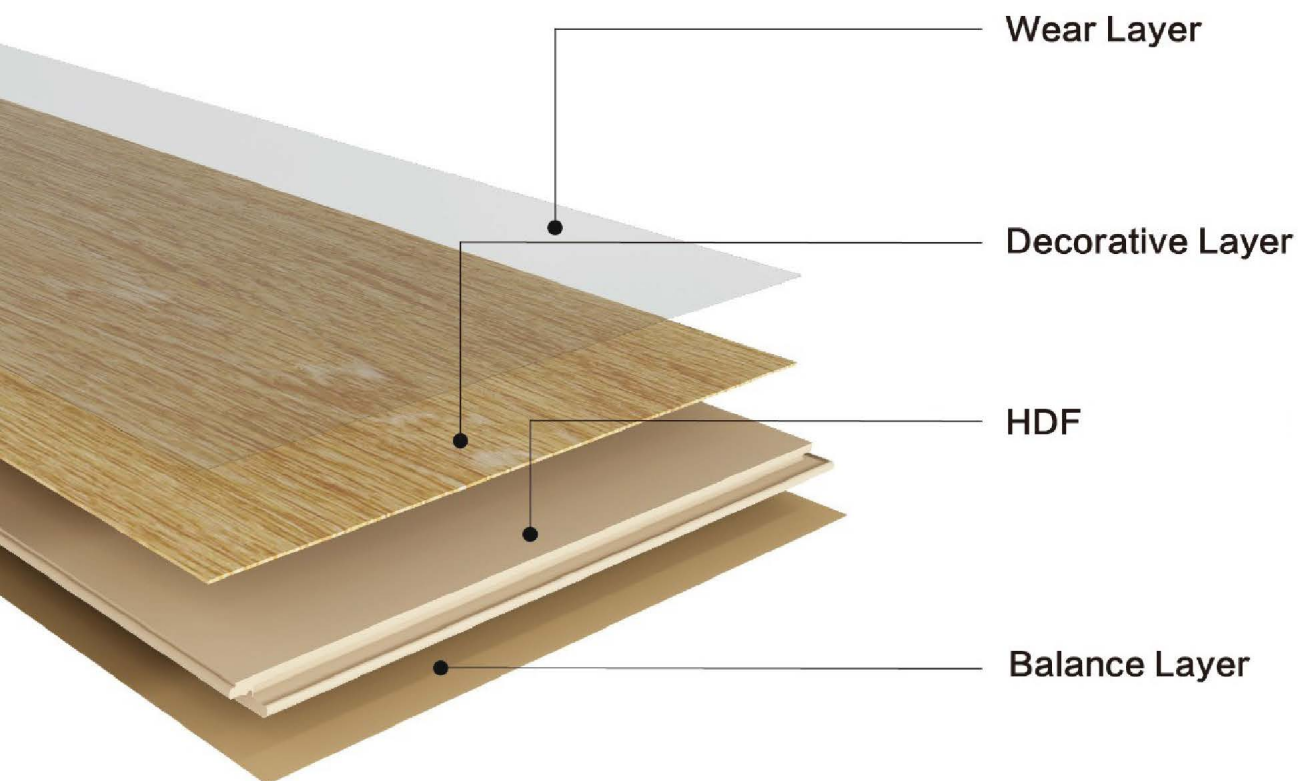

Impact Resistant

Slip Resistance

Moisture Resistant

Stain Resistant

Cigarette Burn Resistant

Bliss 4v

(AC4 Class 32 - 1218 x 198 x 8mm)

CDL 00100